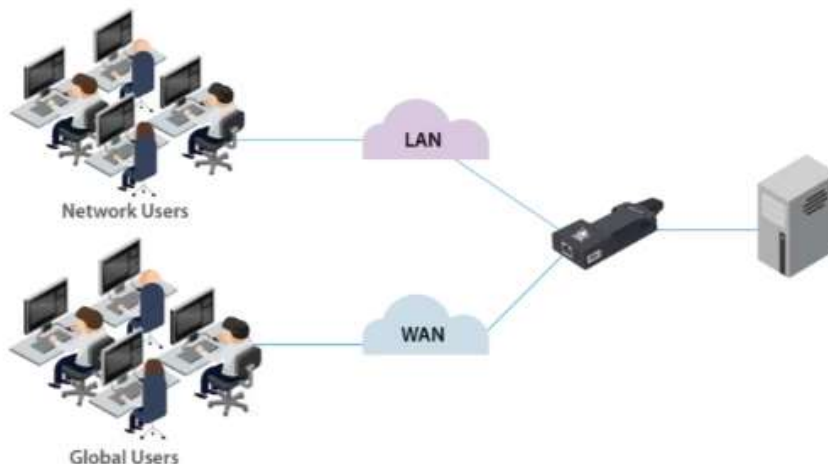

### Network Capability

For critical performance applications, ADDERLink Portal is optimized for use over a Local Area Network (LAN). Wide Area Network (WAN) connectivity for remote internet access can be achieved through a firewall port or Virtual Private Network (VPN).

### Simple Installation

The Zero U dongle form factor requires no rack space. USB power from the host PC means no bulky power supply or spare wall socket is required although an external supply can be used.

### Target any OS

Unlike remote access via software, the ADDERLink Portal can control any PC with a KVM connection, regardless of the Operating System. Advantageous for installations where the OS may be considered legacy, or configuration change is prohibited.