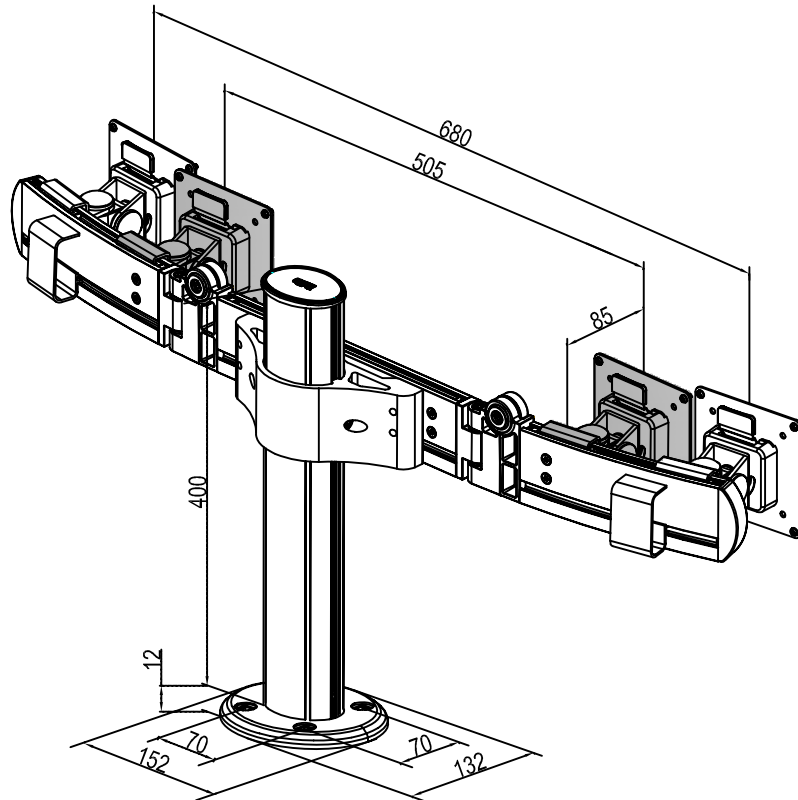

PRODUCT CODE : LG242

Antsys

PRODUCT NAME : DUAL LCD MONITOR STAND

PRODUCT FEATURES

- MADE FROM DIE CAST A380 ALUMINIUM
- CONCEAL CABLE MANAGEMENT
- DETACHABLE MOUNTING BRACKET
- MULTI-FUNCTION ARM
- SOLID AND STABLE
- HIGH QUALITY ANODIZED FINISHING

PRODUCT DIMENSION

SPECIFICATIONS

LCD SIZE	CAPACITY	LIFT	TILT	PAN	ROTATION	VESA	PACKAGING
≤24"	11	400mm	+60° ~ -25°	± 45°	± 90°	75*75 100*100	875*265*160mm

ADJUSTMENT DIAGRAM