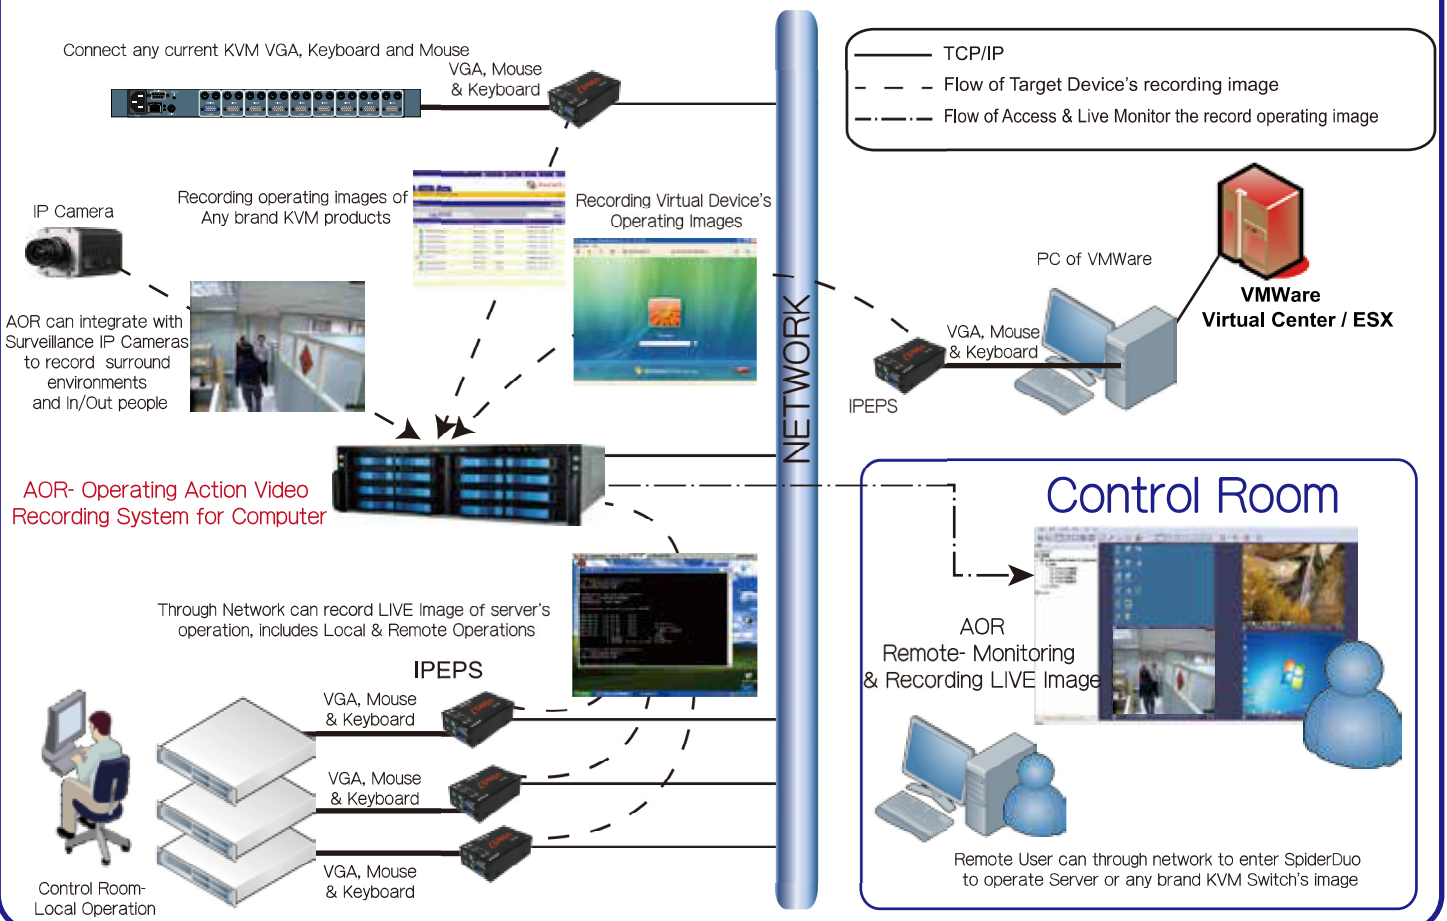

AOR RECORDS ALL OPERATING ACTIONS OF MONITOR AS VIDEO AND MANAGE IT. RCVM, AN CONNECTING PROGRAM, WHICH INTEGRATES WITH AOR TO STRENGTHEN YOUR COMPUTER DATA HAVE MORE PROTECTION THAN EVER

In order to keep the operation of data center smoothly, administrators should let all users login the managed devices that they've been authorized, so they can operate without any hesitation and all resources can be performed in its maximum benefit. On the other side, the biggest headache for administrators is can't record the past images/screenshots of what System Integrators, users and maintenance service providers had done on the equipments.

The BEST & ONLY Solution is through AOR system to record every operating action and turn into video, so all the actions & commands are recorded in detail which can have 100% protection than before. Furthermore, users use ADDER IPEPS device to connect with existing equipment or KVM directly or indirectly, then all the operating actions can be recorded by RCVM program of an independent pc through network. Administrators can playback at anytime to clarify who should be responsible once there is any problem occurred.

★ *You can get such protection with less money to spend*

Structure of AOR with HIGH RESOLUTION

Images of AOR

AOR (Appliance Operation Record) system needs to connect an external plug-in hardware to fully capture & record all operating actions of monitor. No need to install any software at monitoring equipments to increase its loading and lower the transmission speed (bandwidth).

With a complete master-slave structure, whether local or remote operators can watch operating images at real time or playback modes which will not be affected, nor interfered with each other. By adding more servers on AOR, you can monitor many control rooms at the same time.