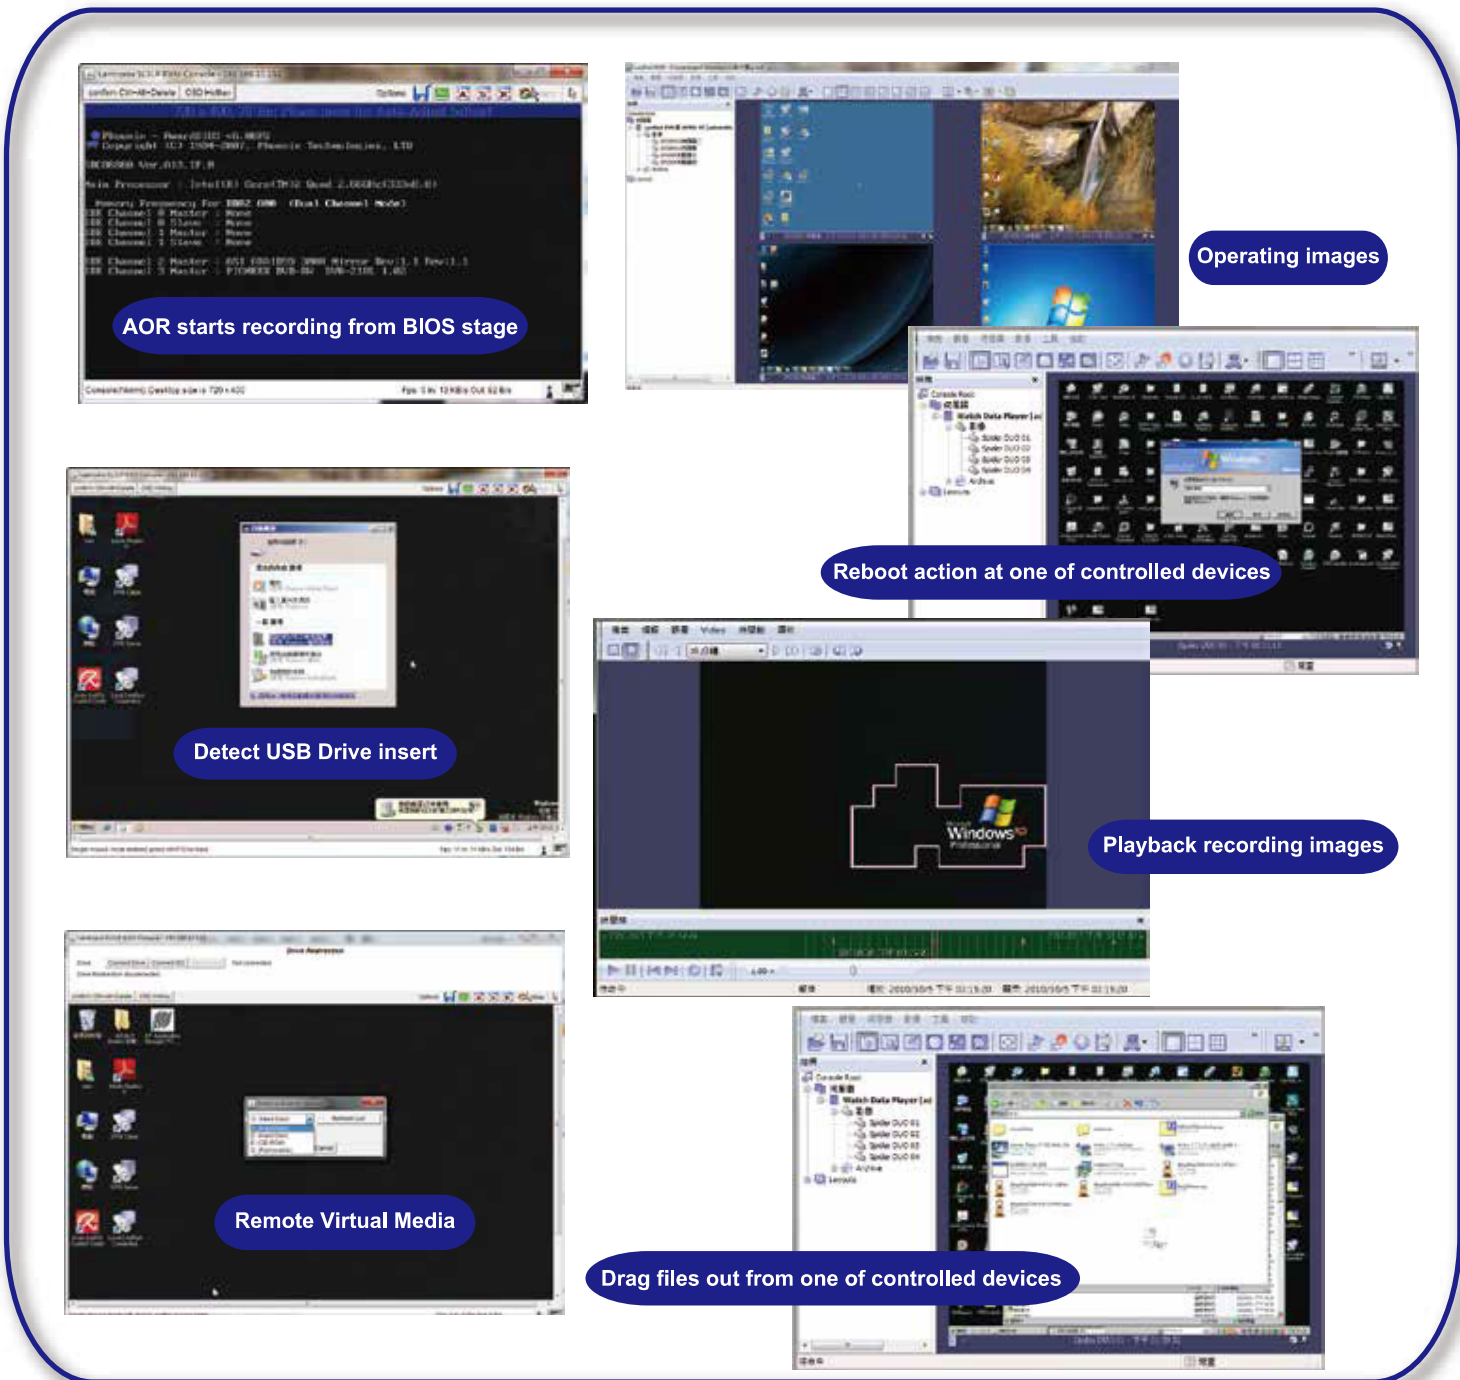

AOR RECORDS ALL OPERATING ACTIONS OF MONITOR AS VIDEO AND MANAGE IT. RCVM, AN CONNECTING PROGRAM, WHICH INTEGRATES WITH AOR TO STRENGTHEN YOUR COMPUTER DATA HAVE MORE PROTECTION THAN EVER

In order to keep the operation of data center smoothly, administrators should let all users login the managed devices that they've been authorized, so they can operate without any hesitation and all resources can be performed in its maximum benefit. On the other side, the biggest headache for administrators is can't record the past images/screenshots of what System Integrators, users and maintenance service providers had done on the equipments.

The BEST & ONLY Solution is through AOR system to record every operating action and turn into video, so all the actions & commands are recorded in detail which can have 100% protection than before. Furthermore, users use ADDER IPEPS device to connect with existing equipment or KVM directly or indirectly, then all the operating actions can be recorded by RCVM program of an independent pc through network. Administrators can playback at anytime to clarify who should be responsible once there is any problem occurred.

★ *You can get such protection with less money to spend*

Structure of AOR with HIGH RESOLUTION

Images of AOR

AOR (Appliance Operation Record) system needs to connect an external plug-in hardware to fully capture & record all operating actions of monitor. No need to install any software at monitoring equipments to increase its loading and lower the transmission speed (bandwidth).

With a complete master-slave structure, whether local or remote operators can watch operating images at real time or playback modes which will not be affected, nor interfered with each other. By adding more servers on AOR, you can monitor many control rooms at the same time.